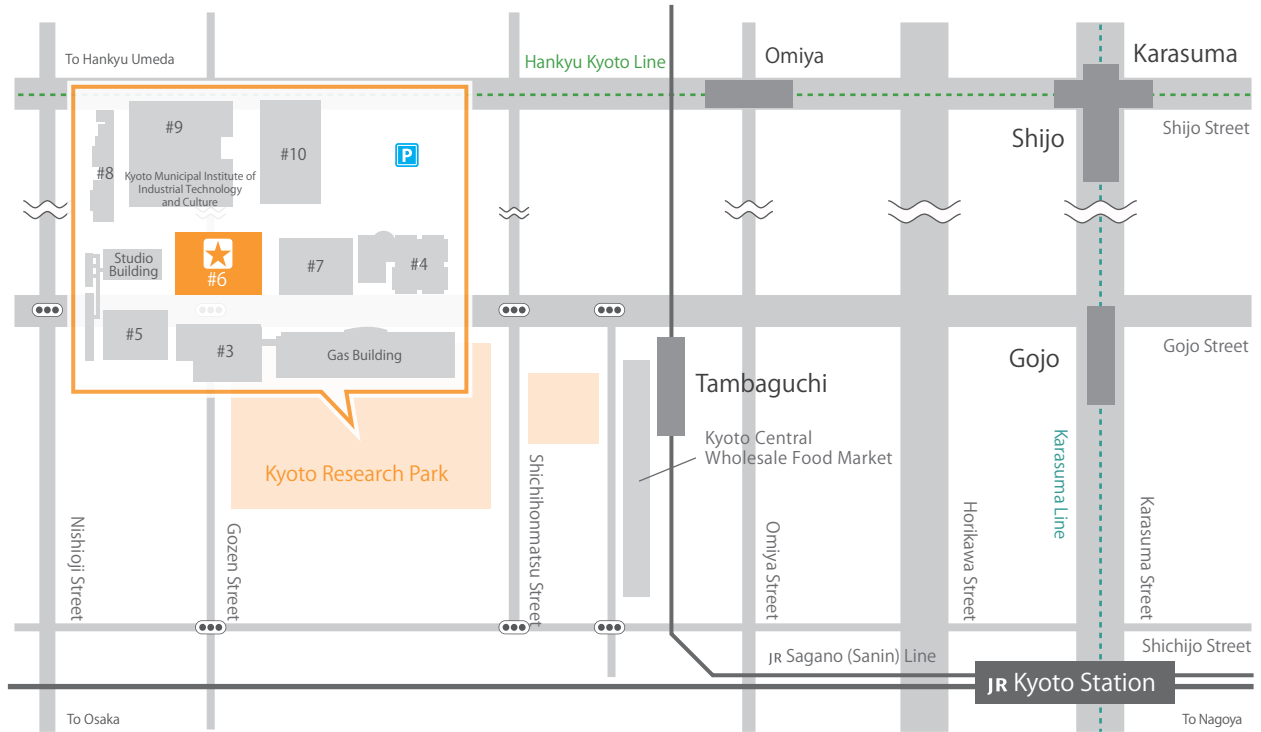

Kyoto Headquarters

Room 310, Building No. 6, 93 Chudoji Awatacho Shimogyo-ku Kyoto 600-8815 Japan Tel. +81-75-874-1474 / Fax. +81-75-874-1476

From Kyoto Station

Taxi: About 10 minutes (Approx. 1,000 JPY)

JR railway: Get off at the second stop, Tambaguchi Station. 5minutes to walk from the station to the office.